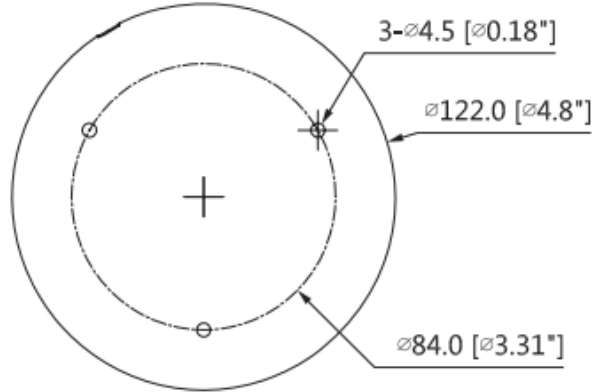

INSNCT04WCA

4.1 MP HD over Coax Turret Camera with IR

Product Specifications

Junction Mount	Pole Mount
INSX130	INSX203 + INSX152
Wall Mount	
INSX203	

*Design and specifications are subjects to change without notice.