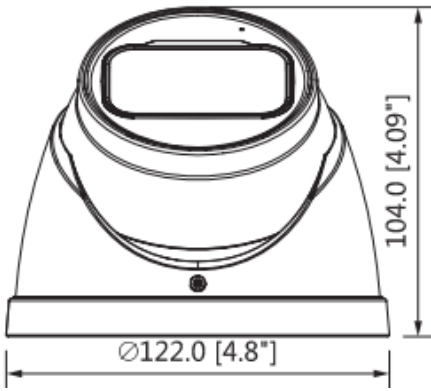

INSNCTO4WCA

4.1 MP HD over Coax Turret Camera with IR

Product Specifications

Camera					
Image Sensor	1/1.8" 4 Megapixel progressive CMOS				
Effective Pixels	2560(H) × 1440(V)				
Scanning System	Progressive				
Electronic Shutter Speed	PAL: 1/25~1/100,000s NTSC: 1/30~1/100,000s				
Minimum Illumination	0.002 Lux / F1.9, 30IRE, 0 Lux IR on				
S/N Ratio	More than 65 dB				
IR Distance	Up to 60m (197feet)				
IR LEDs	2				
Camera Features					
Day/Night	Auto (ICR) / Manual				
Backlight Compensation	BLC / HLC / WDR 120dB				
White Balance	Auto/Manual				
Gain Control	AGC				
Noise Reduction	2D/3D				
Smart IR	Auto / Manual				
Lens					
Lens Type	Motorized Lens				
Mount Type	Board-in				
Focal Length	3.7 - 11mm				
Max. Aperture	F1.9				
Viewing Angle	H: 114.3° ~ 47.2° V: 61.7° ~ 26.8°				
Pan/Tilt/Rotation	Pan: 0° ~ 360°; Tilt: 0° ~ 78°; Rotation: 0° ~ 360°				
DORI Distance	Lens	Detect	Observe	Recognize	Identify
	W	58m(189ft)	23m(75ft)	12m(38ft)	6m(19ft)
	T	131m(429ft)	52m(172ft)	26m(86ft)	13m(43ft)
Video					
Frame Rate	25/30fps at 4MP, 25/30fps at 1080P				
Resolution	4MP (2592×1944)				

*Design and specifications are subjects to change without notice.

INSNCTO4WCA

4.1 MP HD over Coax Turret Camera with IR

Product Specifications

Port	
Video Output	1-channel BNC high definition video output / CVBS video output (Can switch)
Audio Interface	1-ch & Built-in microphone
General	
Power Supply	AC 24V±30% / DC 12V±30%
Power Consumption	Less than 10.3W
Working Environment	-30°C to +60°C (-22°F to +140°F) / Less than 90% RH
Protection	IP67
Dimensions	Φ122mm × 107mm (Φ4.8" × 4.2")
Weight	1.39 lbs (0.63 kg)

*Design and specifications are subjects to change without notice.

INSNCT04WCA

4.1 MP HD over Coax Turret Camera with IR

Product Specifications

INSX130
Junction Box

INSX203
Wall Mount

INSX152
Pole Mount

Junction Mount	Pole Mount
INSX130	INSX203 + INSX152
	
Wall Mount	
INSX203	
	